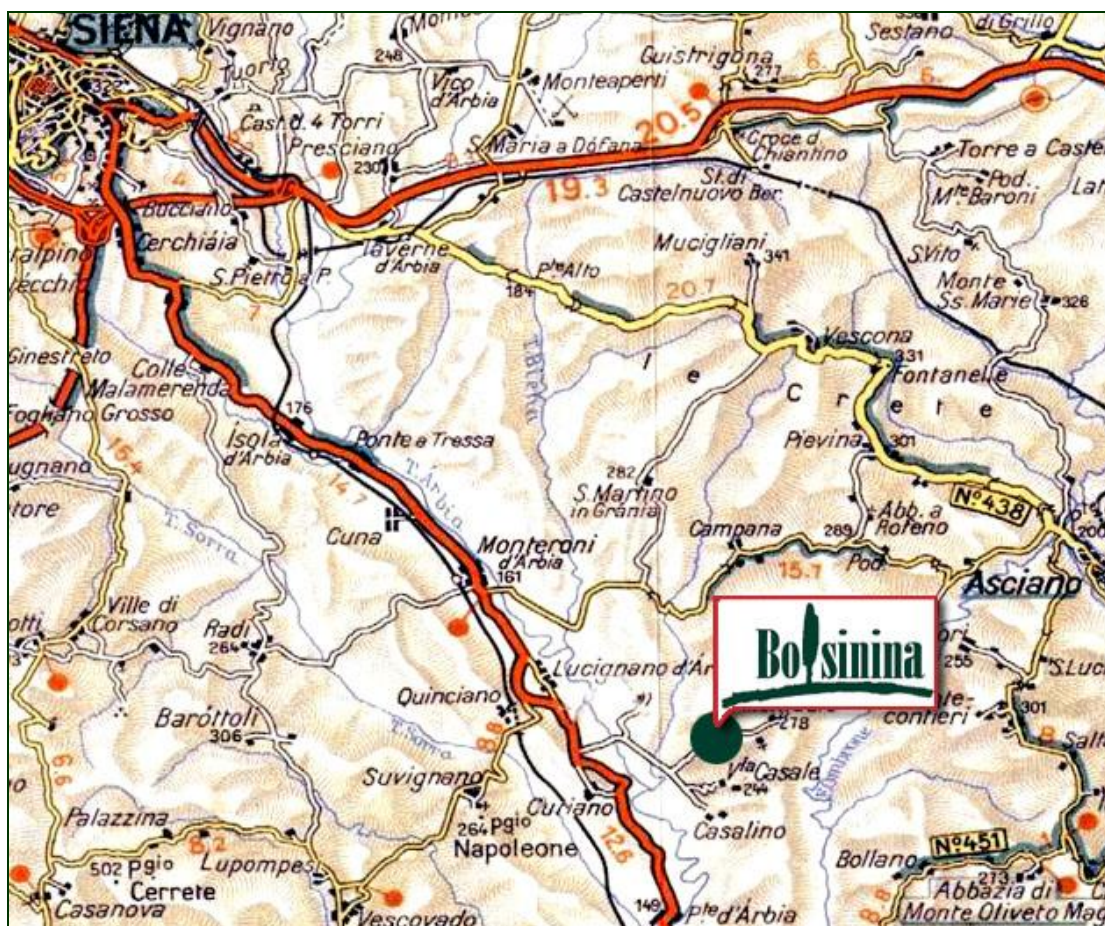

Route to Casa Bolsinina

Casa Bolsinina is about 18 kilometer south of Siena.

Coming from the north take the highway from Firenze to Siena. Exit the highway at **Siena-Sud** and follow the signs for the road named '**Cassia SR 2**' in the direction of **Buonconvento - Montalcino**.

Stay on the road '**Cassia SR 2**' for about 18 kilometer crossing several villages, always driving in the direction of Buonconvento - Montalcino, till '**Km 209**'. At '**Km 209**' turn to the left for **Casale - Caggiolo** and continue on a gravel road (only a small part is asphalted) another 2 kilometer. Then turn to the left again. By now you can see Casa Bolsinina on the left hand and about 500 meters later up the hill, you are in place.